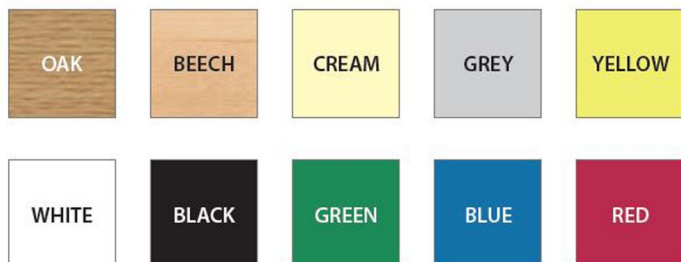

CU47 Colour Palette

Laminate / Table top Finishes

PVC Edge Finishes

Laminate Bench Finishes

Frame Finishes (EPC)