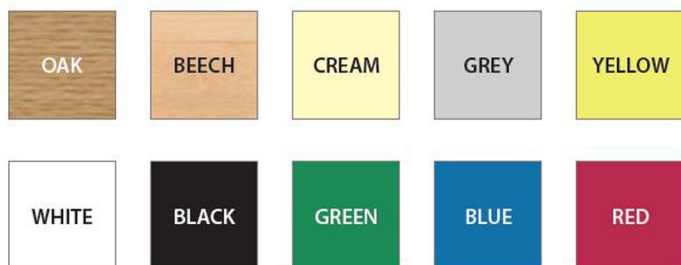

CU47 Colour Palette

Laminate / Table top Finishes

PVC Edge Finishes

Laminate Bench Finishes

Frame Finishes (EPC)