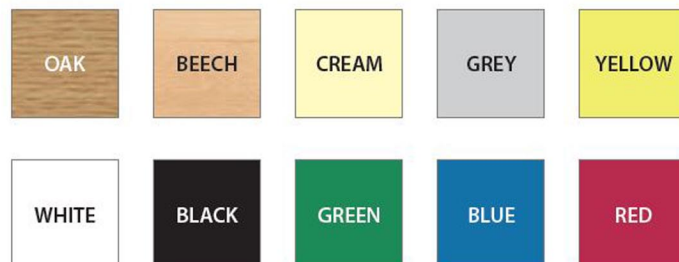

CU47 Colour Palette

Laminate / Table top Finishes

PVC Edge Finishes

Laminate Bench Finishes

Frame Finishes (EPC)