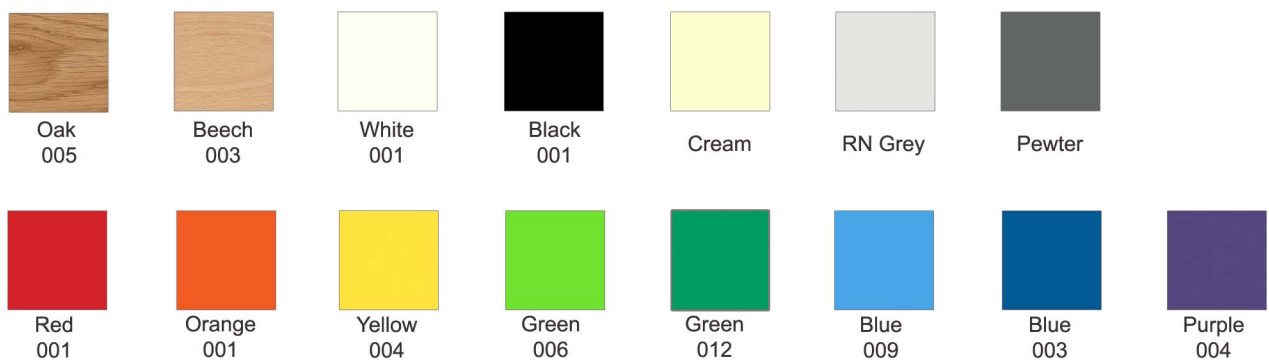

COLOUR PALETTE Dining Benches

Our colour palette has been handpicked to complement every social space and corporate brand.

If you require a specific colour combination that is not shown, please contact our sales office to discuss the options available.

Laminate / Table Top Finishes

PVC Edge Finishes

Frame Finishes (Epoxy Powder)